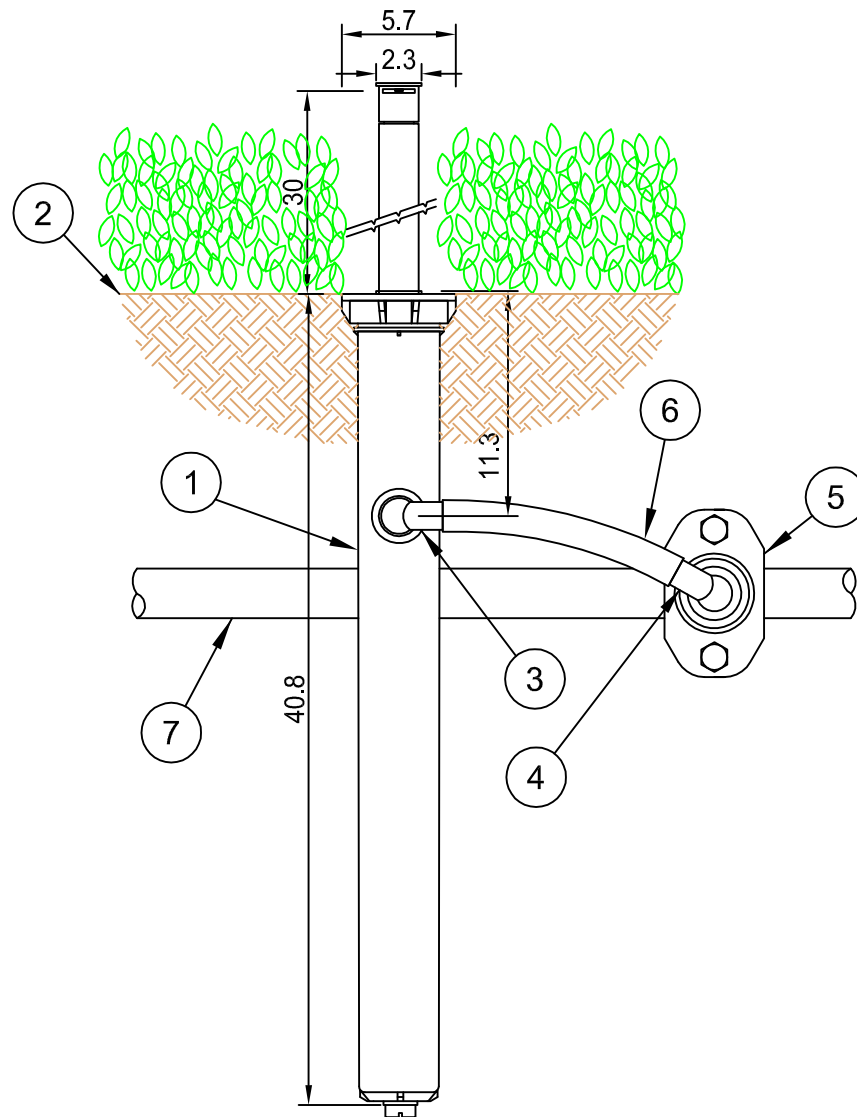

Dimensions in cm

# SPRAY HEAD RD-04-S

- ① Rain Bird RD-12 spray head
- ② Finish grade
- ③ Rain Bird SBE-050 elbow 1/2"M x barb
- ④ Rain Bird SBE-075 elbow 3/4"M x barb
- ⑤ Saddle tee 3/4"
- ⑥ Rain Bird Swing Pipe SPX-Flex
- ⑦ Lateral pipe PE

# SPRAY HEAD RD-12