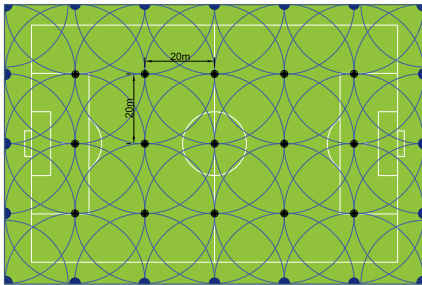

NATURAL GRASS

120 x 80 METERS

- ★ Sprinklers 8005-SS stainless steel riser sleeve (35 units)
- ★ **Option 1:** every rotor is controlled individually for the most precise watering
- ★ Water supply: 35,7 m³/h @ 7 bar
- ★ Pressure in bar: 5.5
- ★ Flow in m³/h: 7.14
- ★ **Option 2:** part and full circle rotors are circuited separately
- ★ Water supply: 22 m³/h @ 5.5 bar
- ★ Pressure in bar: 4.5
- ★ Flow in m³/h: full circle 7.14 – part circle 4.74