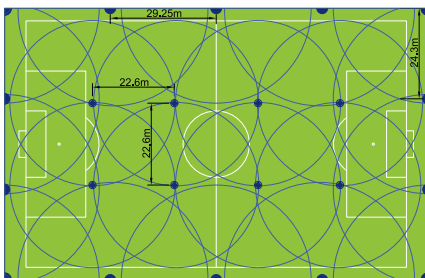

FOOT

NATURAL GRASS

117 x 73 METERS

- ★ Mixt version
- ★ Sprinklers 8005-SS stainless steel riser sleeve (8 units) + Eagle 950 (14 units)
- ★ Water supply: 23 m³/h @ 6.5 bar
- ★ Pressure in bar: 5.5
- ★ Flow in m³/h: full circle 5.42 – part circle 10.72