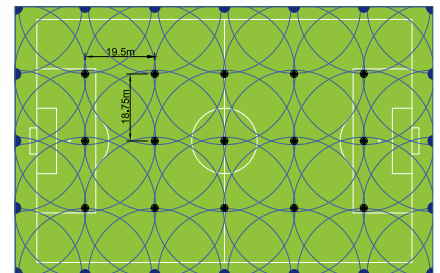

FOOT

NATURAL GRASS

117 x 73 METERS

- ★ Mixt version
- ★ Sprinklers 8005-SS stainless steel riser sleeve (8 units) + Eagle 950 (14 units)
- ★ Water supply: 23 m³/h @ 6.5 bar
- ★ Pressure in bar: 5.5
- ★ Flow in m³/h: full circle 5.42 – part circle 10.72