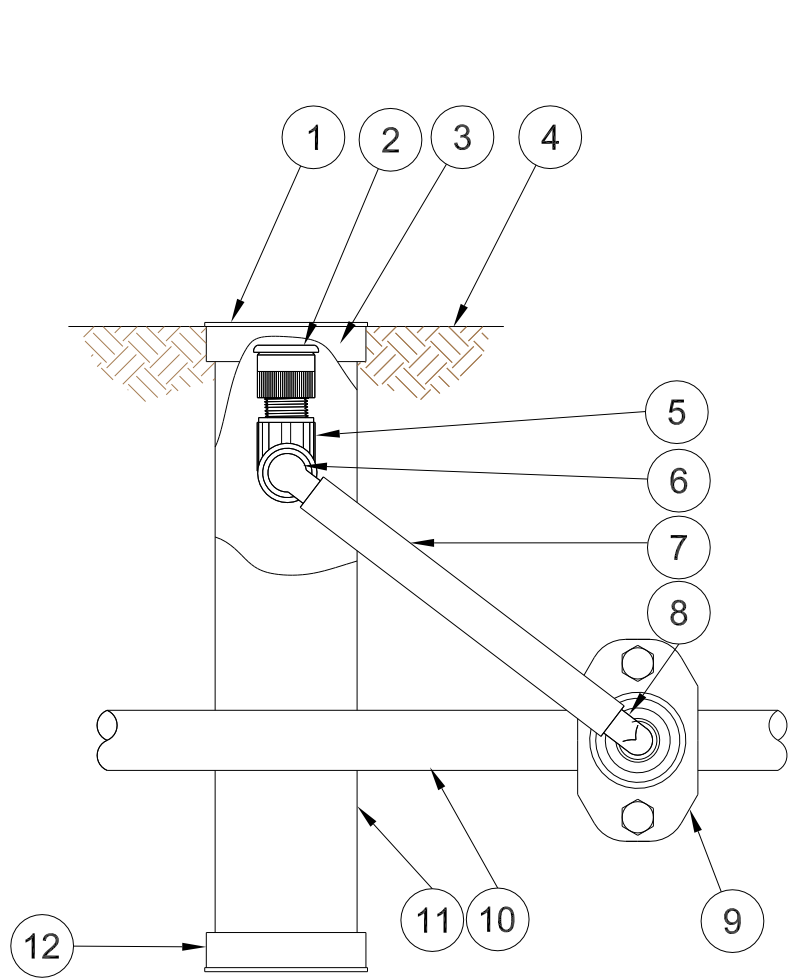

- ① 4-INCH GRATE (INCLUDED)
- ② BUBBLER: RAIN BIRD 1401 60 l/h (INCLUDED)
- ③ ROOT WATERING SYSTEM: RAIN BIRD RWS-BG02 (INCLUDES 1401 60 l/h BUBBLER WITH RISER, GRATE, SWING PIPE, AND BASKET CANISTER)
- ④ FINISH GRADE
- ⑤ OPTIONAL OR RWS SAND SOCK (RWS-SOCK) FOR SANDY SOILS
- ⑥ 1/2-INCH PVC NIPPLE (INCLUDED)
- ⑦ 1/2-INCH 90-DEGREE ELBOW (INCLUDED)
- ⑧ 1/2-INCH BARB ELBOW: RAIN BIRD SBE-050
- ⑨ SADDLE TEE
- ⑩ LATERAL PIPE
- ⑪ 100 mm BASKET WEAVE CANISTER (INCLUDED)

RWS-BGX / RWS-M-BG

- ① 2-INCH SNAP-ON TOP CAP (INCLUDED)
- ② BUBBLER: RAIN BIRD 1401 60 l/h
- ③ ROOT WATERING SYSTEM:
RAIN BIRD RWS-S-G
(INCLUDES BASKET CANISTER AND
WITH SNAP-ON TOP AND BASE CAP)
- ④ FINISH GRADE
- ⑤ 1/2-INCH 90-DEGREE ELBOW
- ⑥ 1/2-INCH SPIRAL BARB FITTING
- ⑦ 1/2-INCH SWING PIPE: RAIN BIRD SP SERIES
- ⑧ 1/2-INCH BARB ELBOW: RAIN BIRD SBE-050
- ⑨ SADDLE TEE
- ⑩ LATERAL PIPE
- ⑪ 50 mm BASKET WEAVE CANISTER (INCLUDED)
- ⑫ 50 mm SNAP-ON BASE CAP (INCLUDED)

RWS-S-BG SHRUB